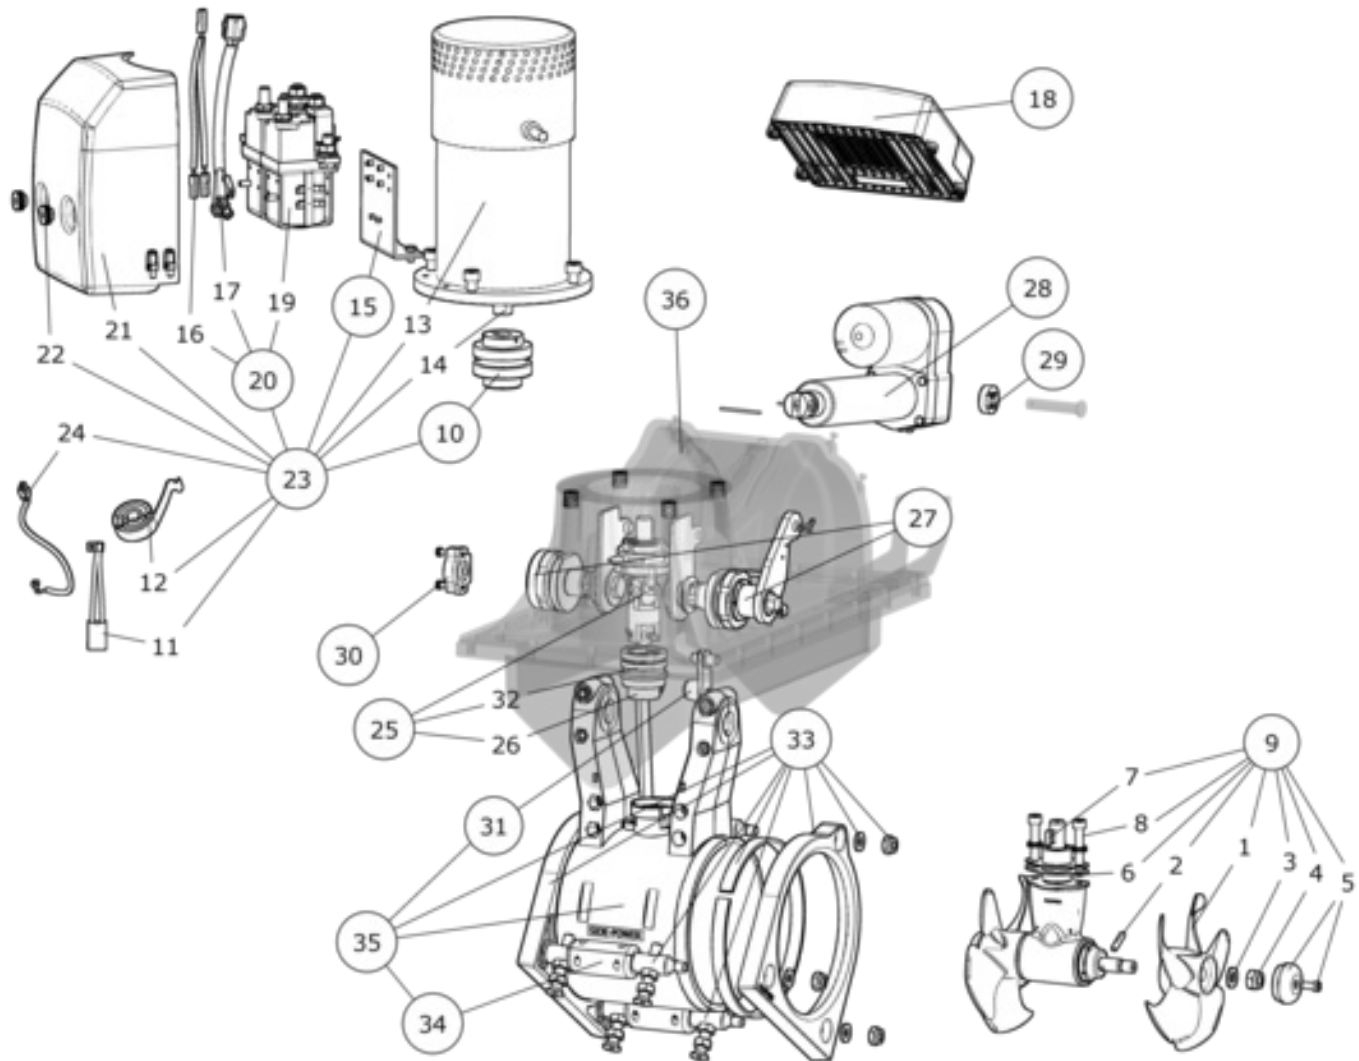

Retract thruster 24V

Spare parts (valid from 2017-11-22)

#	Description	Product
1	Propeller	SM900763 7 1261-BRUK SM151911 - Prop ø185/5bl Q-Prop Composite
2	Propeller drivepin	SM900465 6 1241 - Drivpinne i propell 5mm 4/7 hp
3	Propeller washer	SM102501 7 1181 - Skive SE60-80-100 feste prop.
4	Locknut	SM900365 4 1260 - Låsemutter
5	Anode	SM902952 7 1190 A - Alu anode SE60/80/100
6	Gasket	SM901227 8 0610 - PAKNINGER FOR GEARHUS SP75/95
7	Driveshaft key	SM900511 6 1440 - Kile for flex.kobl 7HK/SE80/10
8	Gearleg bolt	SM900185 12830 - Skrue M8 x 30 6kt
9	Complete gearleg	SM120804 8 0601 - Komplet gearhus oljef SE80/100
10	Complete flexible coupling	SM900778 7 1462 - Fleks kobling 16/20mm
11	Brushes for motor (kit)**	**
12	Brush springs for motor (kit)**	**
13	Electric motor	N/A
14	Key for electric motor shaft	SM901296 10 1440 - Kile drivaksel SE100/++
15	Solenoid bracket kit	SM900448 6 0135 - Rele brakett kit SE80
16	Internal wiring loom	SM900462 6 1222 - Wiring loom
17	Internal wiring loom	SM121720 6 1223 - Internkobling fartsstyring
18	Electronic control unit	SM101206 150000 - Electronic Control Unit SRV
19	Solenoid	SM902090 41371243 - Rele m/sett skrue SE80/170-24V
20	Complete solenoid kit	SM906780 6 0133 24 - Komplet rele kit SEP80/24
21	Solenoid Cover	SM101912 6 2025 - Reledeksel SE80T
22	Nut for solenoid cover	SM102296 6 8810 - Mutter for deksel SE80-SP285
23	Complete electric motor assembly	SM902838 6 0105 24 - Elektromotor mont.SEP80/24V
24	Temp sensor	SM100477 31019 - Temp sensor NTC , 4mm
25	Vertical drive shaft kit	SM900546 6 2076 - SRV vertical shaft 185mm.
26	Lower vertical drive shaft kit	TBA
27	Horizontal shaft kit	SM900545 6 2075 - SRV horizontal shaft 185mm.
28	Actuator	SM902465 139999-P8 - Aktuator P8, 24v SRV
29	Shear washer	SM101199 140117 - Grommet / Shear
30	Sensor	SM101255 140144 - Position Sensor 5KOhm 3pin
31	Anode retract	SM900460 6 1180 - Sinkanode 4 hk til år99
32	Shaft sealing	SM100439 140029 - Mekanisk tetning Ø 35 mm Type 14DIN
33	Retract ring support kit 185mm	SM900584 6 2142 - Retract ring support kit 185mm
34	Retract tunnel anode w/bolts	SM906006 140629 - Anode rod SRV
35	Complete Retract tunnel kit 185mm	tba
36	Complete Retract mechanism assembly	tba
37	Extension harness for 150000 control unit	SM902915 6 2202-DC-3M - Extension harness for150000